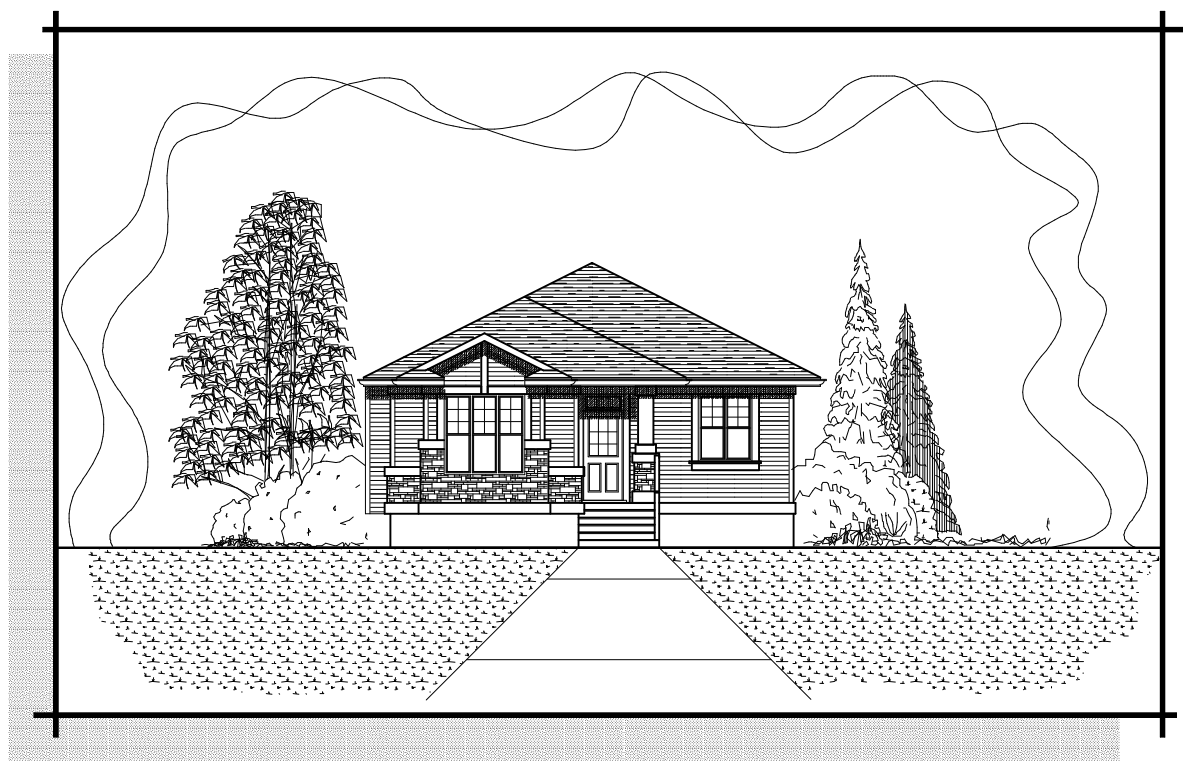

AREA: 1143 sq. ft.

Features:

- Main Floor: 1143 SQ.FT.
- Second Floor:
- Total Living: 1143 SQ.FT.
- 2 Bedrooms
- Living Room w/ Fireplace
- Covered Entry
- Compact Design
- Covered Deck

30'-0" W x 49'-0" L

Notes:

(Empty notes box)

Main Floor Plan 1143 SQ.FT.

© copyright classic residential design inc. all rights reserved