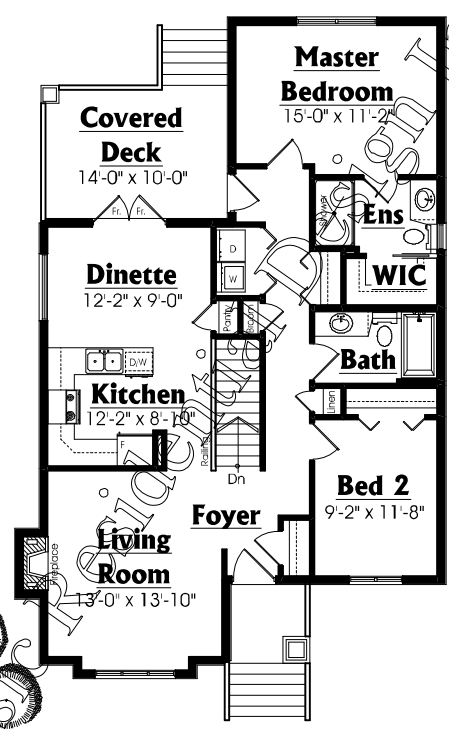

AREA: 1143 sq. ft.

Features:

- Main Floor: 1143 SQ.FT.
- Second Floor:
- Total Living: 1143 SQ.FT.
- 2 Bedrooms
- Living Room w/ Fireplace
- Covered Entry
- Compact Design
- Covered Deck

30'-0" W x 49'-0" L

Notes:

(Empty notes box)

Main Floor Plan 1143 SQ.FT.

© copyright classic residential design inc. all rights reserved